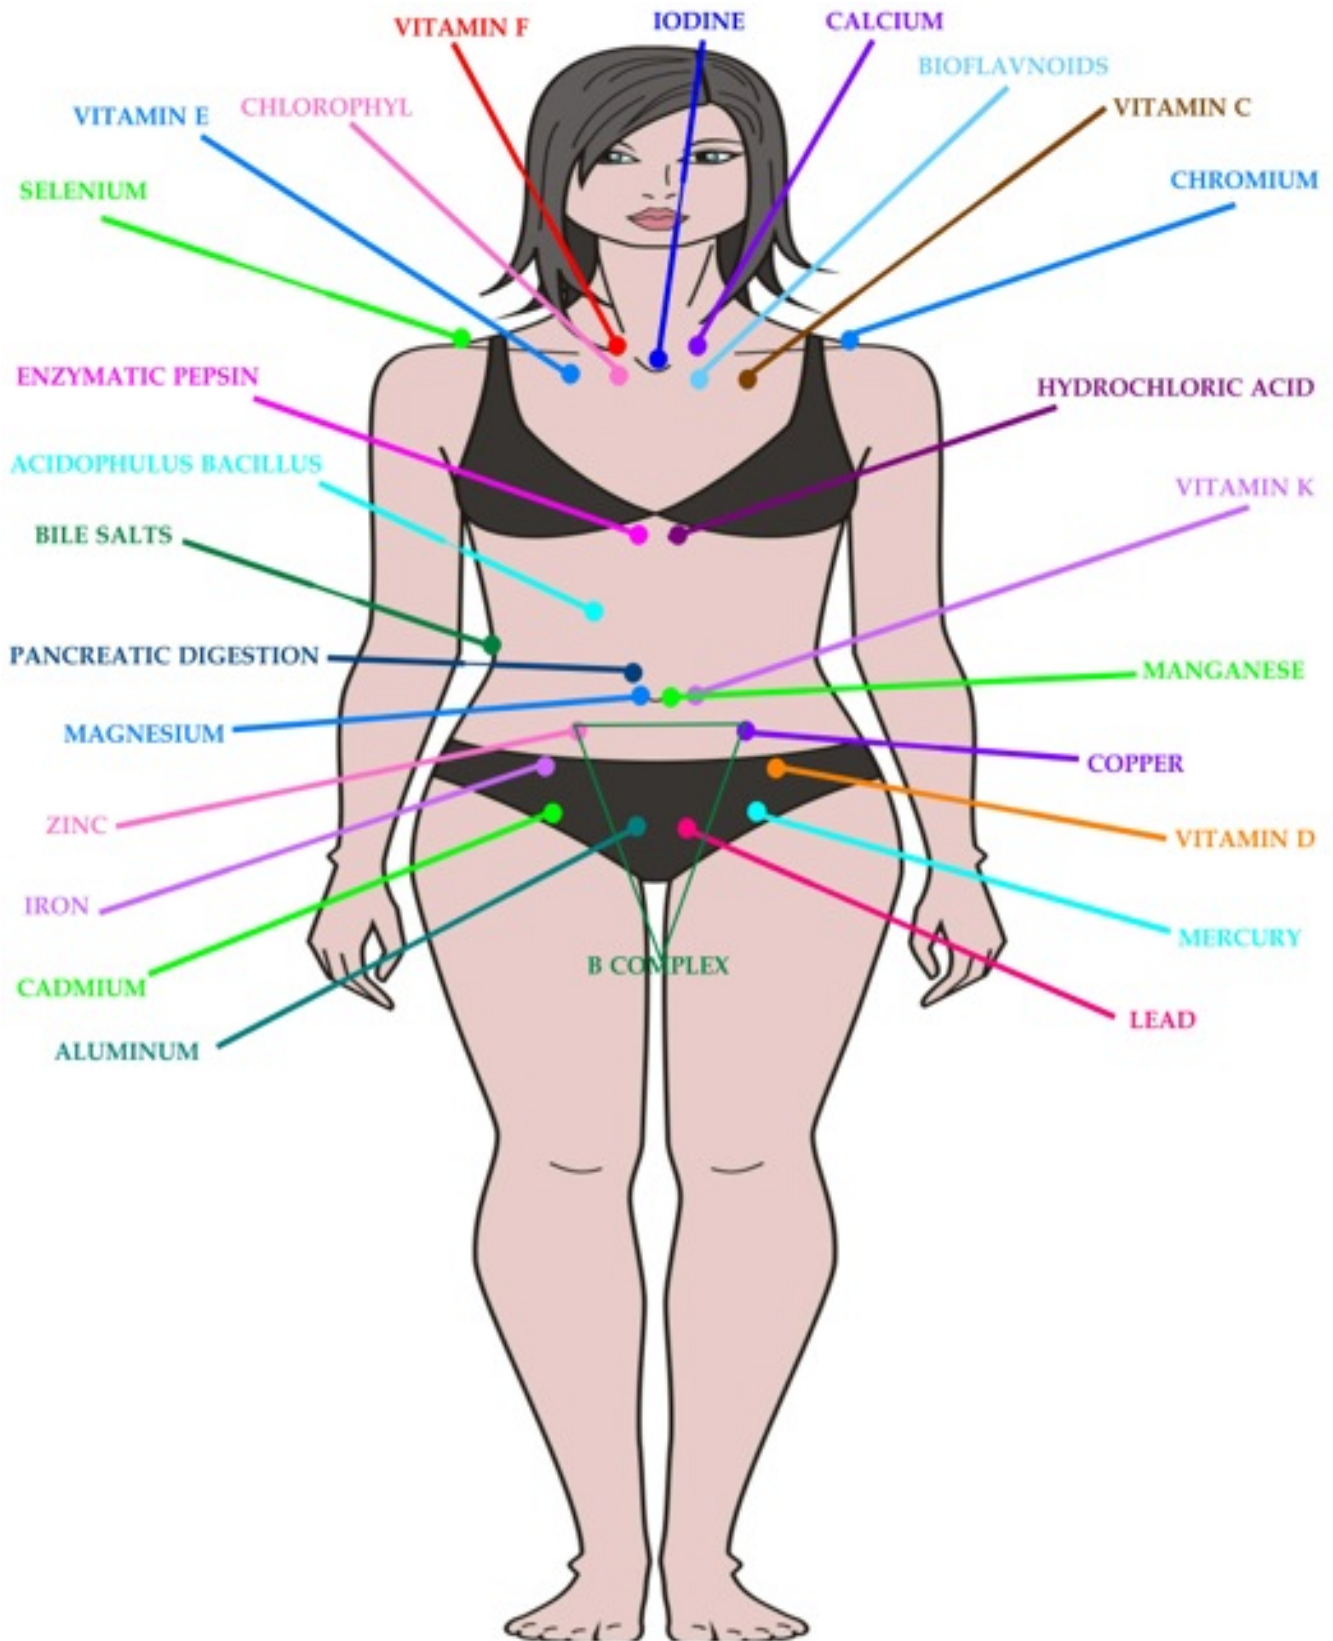

Foundational Nutrition Points

NUTRITIONAL COMPOUND	LOCATION ON THE BODY
Vitamin A	Right side, eye-lid
B Complex Vitamins	Bilateral points, midway between naval center & ilium crest
Vitamin C	Left side, inferior to clavicle, 1.25" lateral to sternum
Vitamin D	Left side, midway between pubic bone & ilium crest
Vitamin E	Right side, inferior to clavicle, 1.25" lateral to sternum
Vitamin F	Right side, superior to clavicle, .5" lateral to sternal notch
Bioflavonoids	Left side, inferior to clavicle, .5" lateral to sternum
Calcium	Left side, superior to clavicle, .5" lateral to sternum
Iodine	Midline, sternal notch
Iron	Right side, midway between pubic bone & ilium crest
Chromium	Left side, shoulder acromium process
Selenium	Right side, shoulder acromium process
Magnesium	Right side, just lateral to naval center
Manganese	Left side, just lateral to naval center
Vitamin K	Left side, .5" lateral to naval
Potassium	Right side, below ear @ jaw opening
Sodium	Left side, below ear @ jaw opening
Protein Assimilation	Hair
Trace Minerals	Left side, neck @ belly of SCM
Germanium	Right side, neck @ SCM
Copper	Left side, midway between hip & naval center
Zinc	Right side, midway between hip & naval center
Aluminum	Right side, just lateral to center of pubic bone