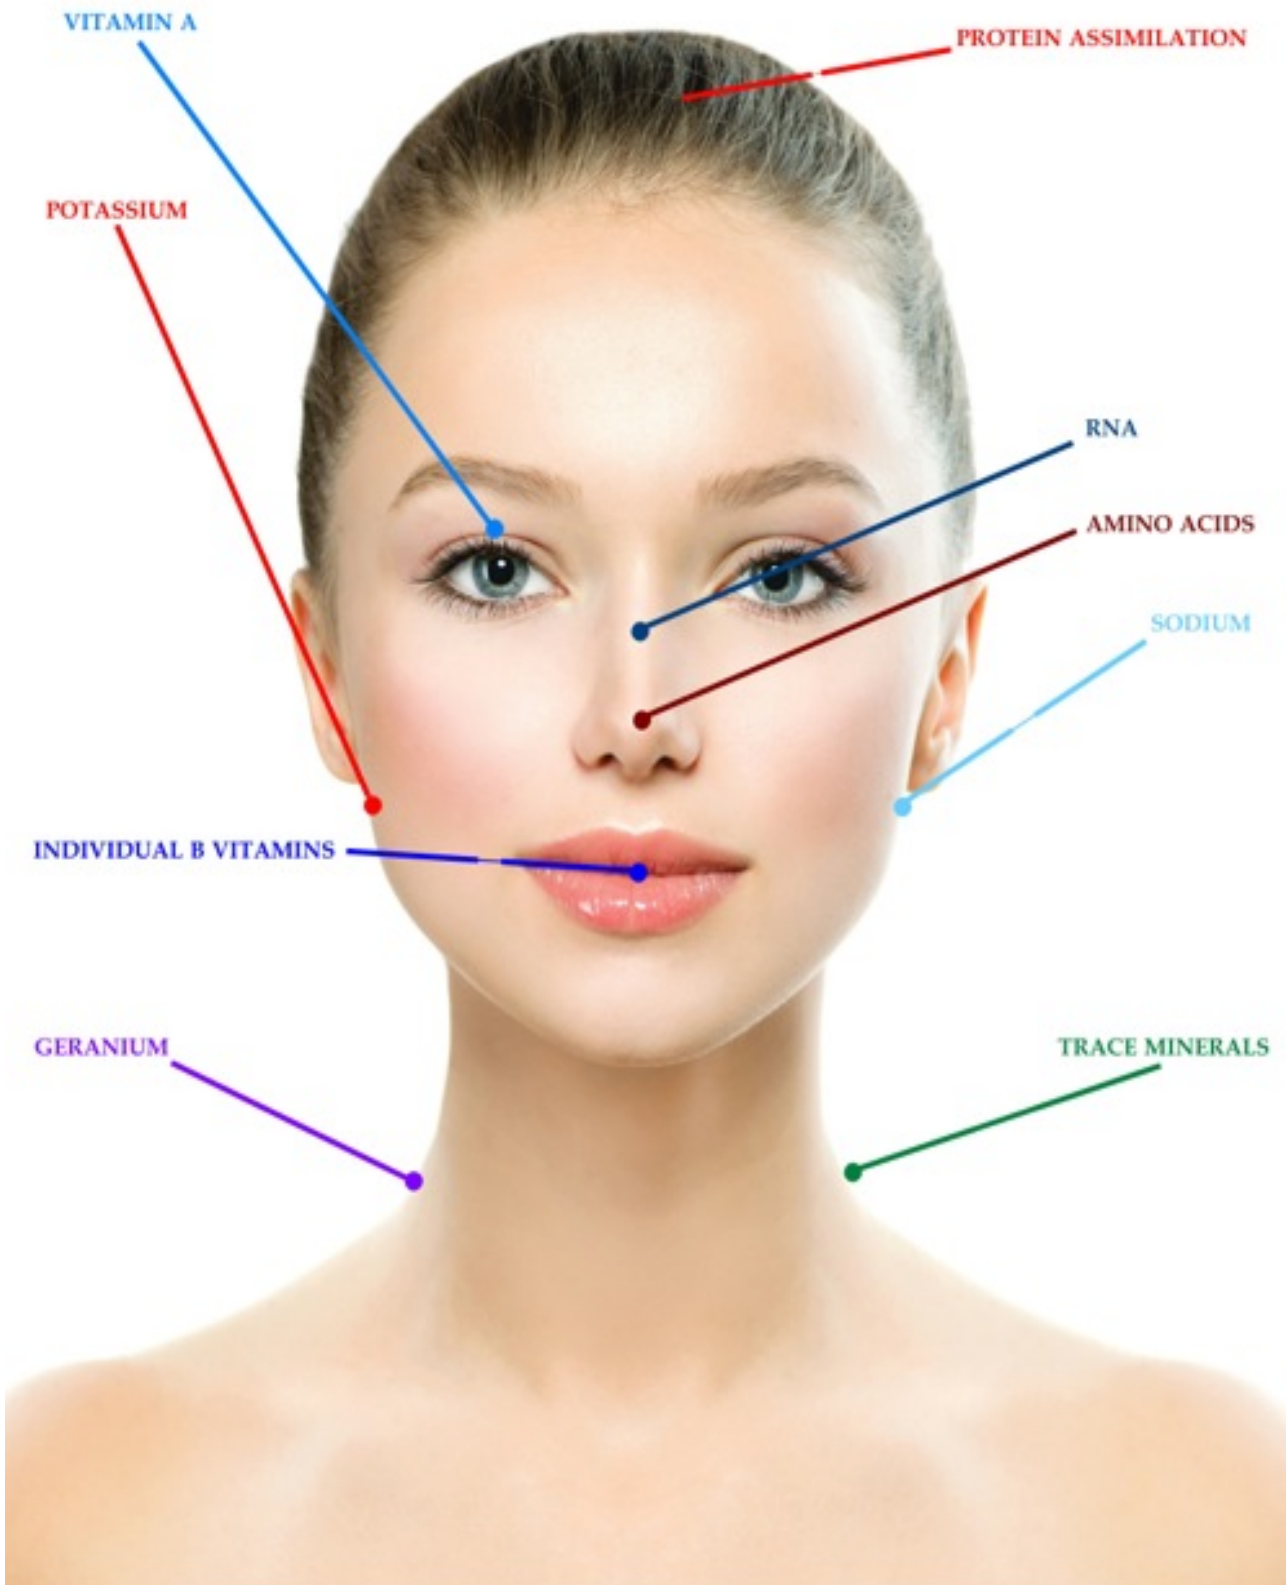

Foundational Nutrition Points

NUTRITIONAL COMPOUND	LOCATION ON THE BODY
Vitamin A	Right side, eye-lid
B Complex Vitamins	Bilateral points, midway between naval center & ilium crest
Vitamin C	Left side, inferior to clavicle, 1.25" lateral to sternum
Vitamin D	Left side, midway between pubic bone & ilium crest
Vitamin E	Right side, inferior to clavicle, 1.25" lateral to sternum
Vitamin F	Right side, superior to clavicle, .5" lateral to sternal notch
Bioflavonoids	Left side, inferior to clavicle, .5" lateral to sternum
Calcium	Left side, superior to clavicle, .5" lateral to sternum
Iodine	Midline, sternal notch
Iron	Right side, midway between pubic bone & ilium crest
Chromium	Left side, shoulder acromium process
Selenium	Right side, shoulder acromium process
Magnesium	Right side, just lateral to naval center
Manganese	Left side, just lateral to naval center
Vitamin K	Left side, .5" lateral to naval
Potassium	Right side, below ear @ jaw opening
Sodium	Left side, below ear @ jaw opening
Protein Assimilation	Hair
Trace Minerals	Left side, neck @ belly of SCM
Germanium	Right side, neck @ SCM
Copper	Left side, midway between hip & naval center
Zinc	Right side, midway between hip & naval center
Aluminum	Right side, just lateral to center of pubic bone